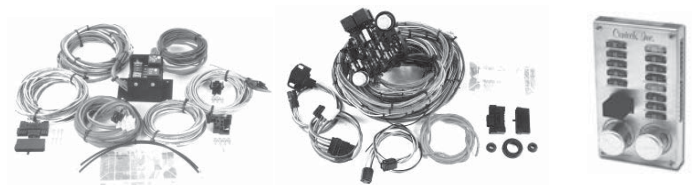

E-SERIES WIRING KIT

Looking for a kit to wire your car or truck. This 19 circuit kit covers all aspects for your ride from headlight to tail light and all the goodies in between. This has circuits for A/C, Power windows, seats, electric fan, choke, fuel pump and more. Nice kit, easy to use. All the wires are factory color coded and labeled every 6 to 8 inches. Includes booklet.

19 CIRCUIT KIT HAY-E-SERIES 259.99 KIT

CENTECH UNIVERSAL FUSE PANEL

So-Cal's all about clean and simple; this is the fuse box we've found to be just that. Made by Centech Wiring, this compact (6" x 3 1/2") panel

Continued....