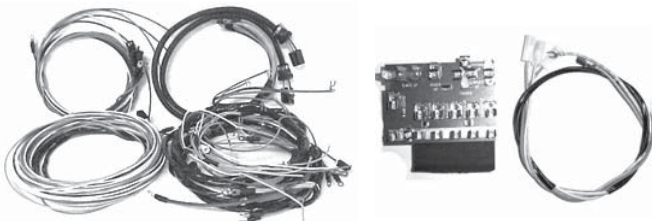

CHEVY TRUCK WIRING HARNESS

We offer factory color coded harnesses for the 1947-1972 Chevy pick up trucks. We have dash, body, engine, headlight harnesses and more. These are all made to factory specs, using color coded wiring and the correct terminals. These harnesses include schematics. Please call for your specific year truck for pricing and more info. *Please call for years, styles and prices.*

Many other wiring looms are available for most chevy trucks.. Just call and we will be happy to help you..

CHEVY TRUCK WIRE CONDUITS

Original style conduits for the engine and forward lamp harness. Come complete with mounting hardware.

67-72 COU-67-40000 21.00 PR

CHEVY TRUCK FUSE PANEL

Original style fuse panel. Includes primary wiring.

55-57 COU-55-12252 35.00 EA

CHEVY TRUCK TERMINAL JUNCTION

Junction block on the inner fender.

47-55 1st 3-PRONG COU-47-12252-3 10.99 EA

47-55 1st 4-PRONG COU-47-12252-4 10.99 EA

CHEVY CAR ORIGINAL WIRING

We have access to the stock style wiring harnesses for your Chevy Car. These have the correct color code, correct gauge wire, and the correct wire plugs and connectors. They're made to look and fit just like the originals. There are many different harness and many different options. Please call and we'll assist you in getting what you need.

6 TO 12 VOLT CONVERSION

"THE OFFICIAL" 12 VOLT CONVERSION GUIDE

Great book to walk you through the steps of converting a 6 volt system over to 12 volt.

6 TO 12 VOLT BOOK DEN-CA-3200-4 15.00 EA