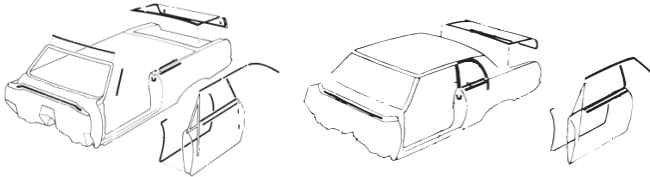

SO-CAL Speed Shop Arizona Vintage Ford & Chevrolet Parts

UNIVERSAL "HOLLOW CORE" WEATHER STRIP (Pictured on Previous Page)

Universal seal that can be used on the doors, trunk, hood, or wherever you may need. Large (39/64W x 23/64H) or Small (3/8W x 3/16H)

LARGE 20FT ROLL	VIN-SR-701980-L	24.00 ROLL
LARGE 8FT ROLL	VIN-SR-16740	12.00 ROLL
SMALL 20FT ROLL	VIN-SR-701980-S	20.00 ROLL
SMALL 8FT ROLL	VIN-SR-16739	8.00 ROLL