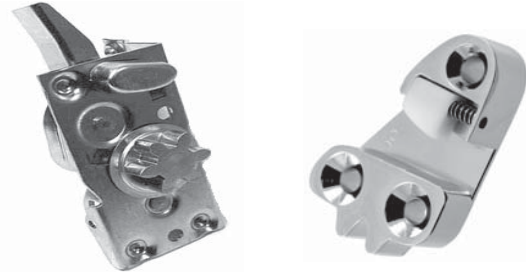

**CHEVY TRUCK VENT WINDOW HANDLES**

Chrome handles for the door vent windows. Includes washer and pin.

51-55 1st RH	COU-51-7022916	12.99 EA
51-55 1st LH	COU-51-7022917	12.99 EA
55-59 RH	COU-55-7022916	12.99 EA
55-59 LH	COU-55-7022917	12.99 EA
60-67 RH	COU-60-7022916	12.99 EA
60-67 LH	COU-60-7022917	12.99 EA
68-72 RH	COU-68-7022916	14.00 EA
68-72 LH	COU-68-7022917	14.00 EA

**CHEVY CAR VENT WINDOW CRANK HANDLE**

Chrome handle with black knob. Includes escutcheon and clip.

55-57	PAC-C536401	10.00 EA
-------	-------------	----------

**DOOR LATCHES & PARTS**

**FORD TRUCK DOOR LATCH ASSEMBLIES**

Latch in the door that keeps the door shut.

53-55 RH	OVA-53F-46106	80.00 EA
53-55 LH	OVA-53F-46105	80.00 EA
56 RH	OVA-56F-46106	80.00 EA
56 LH	OVA-56F-46105	80.00 EA

57-60 RH	DEN-B7A-8121812-A	79.99 EA
57-60 LH	DEN-B7A-8121813-A	79.99 EA
61-66 RH	DAL-C3TZ-21812-81C	79.99 EA
61-66 LH	DAL-C3TZ-21813-81C	79.99 EA