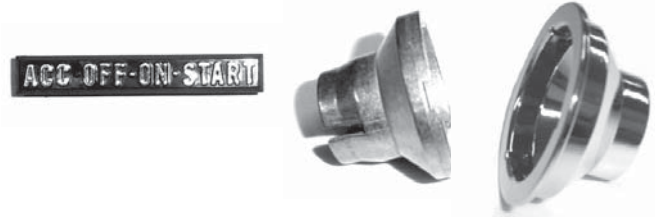

CHEVY TRUCK IGNITION SWITCH SPACER

This is the piece that fits between the back of the dash and the ignition switch. Helps keep everything held together.

68-72	COU-68-11569	7.00 EA

CHEVY TRUCK IGNITION SWITCH RETAINING NUT

Stainless steel nut used to hold the ignition switch in the dash.

55-59	COU-55-10852	9.00 EA
62-66	COU-62-10852	7.99 EA