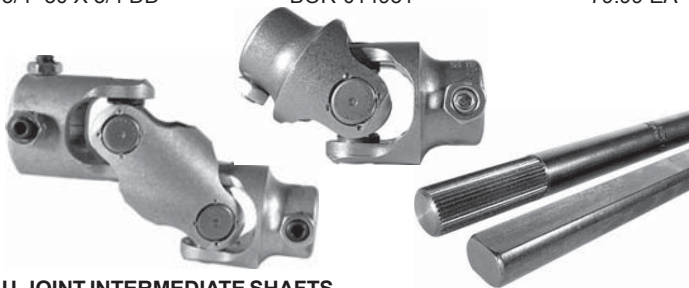

SO-CAL Speed Shop Arizona Vintage Ford & Chevrolet Parts

TRI-5 SWIVEL FLOOR MOUNT

Triangular-shaped swivel floor mount makes installation of a new tilt column in your Chevy simple and attractive. Machined aluminum ball swivels for easy positioning of the column at virtually any angle.

55-57 MACHINED	BOR-909011	86.99 EA
55-57 POLISHED	BOR-909012	89.99 EA

STEERING U-JOINTS & SHAFTS

UNIVERSAL JOINTS

These u-joints connect the steering column to the gear box. We have a number of different combinations that fit all type of columns and boxes. Below are a few of the popular ones in standard steel finish. Stainless and Polished Stainless joints are available also. Call for more sizes.

3/4" SMOOTH x 3/4" 36	BOR-014464	79.99 EA
9/16" 26 x 3/4" DD	BOR-014909	79.99 EA
3/4" 36 x 3/4" 36	BOR-013434	79.99 EA
1" 48 x 3/4" DD	BOR-014349	79.99 EA
1" DD x 3/4" DD	BOR-014952	79.99 EA
3/4" 36 x 3/4" DD	BOR-013449	79.99 EA
3/4" DD x 3/4" DD	BOR-014949	79.99 EA
1" DD x 3/4" DD	BOR-014952	79.99 EA
13/16" 36 x 3/4" DD	BOR-014940	79.99 EA
5/8" 36 x 3/4" DD	BOR-014918	79.99 EA
5/8" 36 x 3/4" 36	BOR-013418	79.99 EA
3/4" 30 X 3/4 DD	BOR-014931	79.99 EA

U-JOINT INTERMEDIATE SHAFTS

There are two types of shafts available. One is 3/4" diameter and is cut both ends with 36 spline. It is available in a number of lengths in two inch increments. The other is 3/4" diameter Double D (DD). You can cut it to any length you need. These are also available in Stainless or Polished Stainless Steel. Just a few of the popular ones are listed, but many are available.