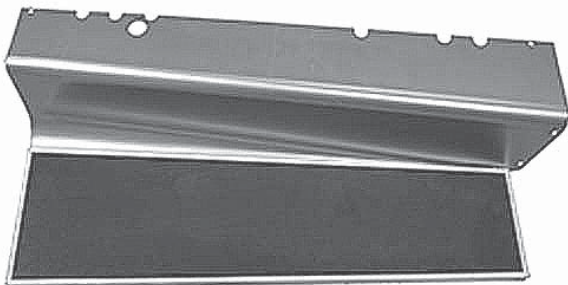

CHEVY TRUCK RUNNING BOARD STEP PLATES

Aluminum step plates with the Chevy "bow tie" emblem for the running boards. 10 7/8" x 5 3/8"

47-72	COU-C-16400-AS	55.00 PR
-------	----------------	----------

FORD/CHEVY TRUCK RUNNING BOARD STEP PLATE HARDWARE

Stainless steel screw and nut kit for mounting the step plates to the running boards. One set does both steps

48-56	VIN-A-16400-MBK	2.99 SET
-------	-----------------	----------

CHEVY TRUCK RUNNING BOARD TO REAR FENDER SEAL

Rubber seal between the rear fender and the running boards.

47-55 1st	COU-47-16460	5.00 PR
-----------	--------------	---------

CHEVY TRUCK RUNNING BOARD TO BODY SEAL

Rubber seal between the running board and the bottom of the cab.

47-55 1st TRUCK	COU-47-16465	21.99 PR
47-55 1st PANEL	COU-47-16465-P	29.99 PR

MODEL A RUNNING BOARDS

New steel boards with rubber matting and stainless trim. 1930 Model A includes splash aprons.

28-29	CAR-AM-200-B	PLEASE CALL
30	CAR-AM-204-A	PLEASE CALL
31	CAR-AM-201-B	PLEASE CALL