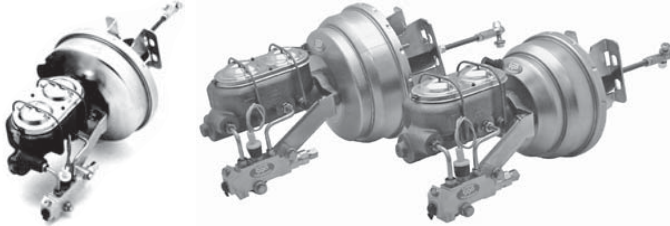

## Vintage Ford & Chevrolet Parts

58-64 DISC/DRUM	CLA-5864BB2	379.99 KIT
58-64 DISC/DISC	CLA-5864BB4	379.99 KIT
65-70 DRUM/DRUM	CLA-6570BBD-8D-OE	379.99 KIT
65-70 DISC/DRUM	CLA-6570BB2-8D-OE	379.99 KIT
65-70 DISC/DISC	CLA-6570BB4-8D-OE	379.99 KIT

### NOVA/CAMARO/CHEVELLE POWER BRAKE BOOSTER KIT

Put power brakes on your classic Chevy. Kit includes booster, master cylinder and mounting hardware. Mounts tight to the firewall for extra valve cover clearance. Be sure to let us know if you've got drum, disc/drum, or 4 wheel disc brakes. These fit 62-74 Nova, 67-79 Camaro, and 67-72 Chevelles and El Caminos.