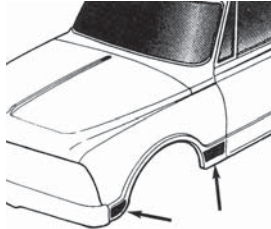

CHEVY TRUCK 69-72 UPPER BODY MOLDING KIT

New trim for the sides of the Fleetside truck. Complete kit includes all the body side molding for both sides and the clips to hold it on. Individual moldings are available, call for prices.

69-72 SHORTBED	COU-69-80100-SBKC	329.99 KIT
69-72 LONGBED	COU-69-80100-LBKC	349.99 KIT
69-72 LONGHORN	COU-69-80100-LHKC	349.99 KIT

CHEVY TRUCK 69-72 LOWER BODY TRIM KIT

Complete molding kit for the lower side of the Fleetside or Blazer trucks. This kit will do both sides. Includes all the molding and the clips to attach it. Be sure to specify black or wood. Individual pieces are available, please call for prices.

SHORTBED BLACK	COU-69-90100-SBKBC	429.99 KIT
LONGBED BLACK	COU-69-90100-LBKBC	469.99 KIT
LONGHORN BLACK	COU-69-90100-LHKBC	469.99 KIT
BLAZER BLACK	COU-69-90100-BZKBC	369.99 KIT
SHORTBED WOOD	COU-69-90100-SBKWC	499.99 KIT
LONGBED WOOD	COU-69-90100-LBKWC	539.99 KIT
LONGHORN WOOD	COU-69-90100-LHKWC	539.99 KIT
BLAZER WOOD	COU-69-90100-BZKWC	439.99 KIT

OTHER BODY MOLDINGS

FORD TRUCK UPPER CAB MOLDINGS

Chrome trim that runs around the bottom of the rear window and wraps around the side.

67-72 RH CORNER	DEN-C7TZ-81423A18-A	35.99 EA
67-72 LH CORNER	DEN-C7TZ-81423A19-A	35.99 EA
67-72 CENTER W/FAST.	DEN-C7TZ-81423A20-PR	79.99 PR