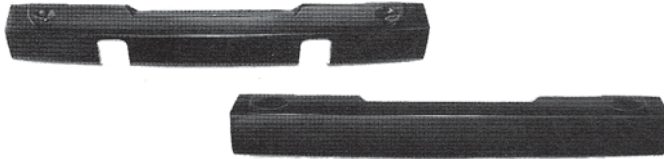

FORD TRUCK FRONT ROLL PAN

This takes the place of the front splash apron. No holes for the frame.

53	OVA-53F-17740-RLPN	189.99 EA
54	OVA-54F-17740-RLPN	189.99 EA
55-56	OVA-55F-17740-RLPN	189.99 EA