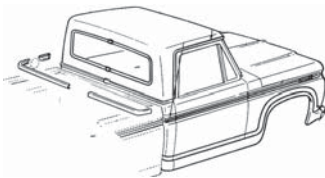

Your One Stop Parts Headquarters!

Quality Parts • Friendly, Knowledgeable Staff

Ph. 602-275-7990 • www.so-cal-az.com • Toll Free 800-732-0076

GMC SHORTBED	COU-62-80100-SBKG	239.99 KIT
GMC-LONGBED	COU-62-80100-LBKG	239.99 KIT

CHEVY TRUCK 69-72 UPPER BODY MOLDING KIT

New trim for the sides of the Fleetside truck. Complete kit includes all the body side molding for both sides and the clips to hold it on. Individual moldings are available, call for prices.

69-72 SHORTBED	COU-69-80100-SBKC	329.99 KIT
69-72 LONGBED	COU-69-80100-LBKC	349.99 KIT
69-72 LONGHORN	COU-69-80100-LHKC	349.99 KIT

CHEVY TRUCK 69-72 LOWER BODY TRIM KIT

Complete molding kit for the lower side of the Fleetside or Blazer trucks. This kit will do both sides. Includes all the molding and the clips to attach it. Be sure to specify black or wood. Individual pieces are available, please call for prices.

SHORTBED BLACK	COU-69-90100-SBKBC	429.99 KIT
LONGBED BLACK	COU-69-90100-LBKBC	469.99 KIT
LONGHORN BLACK	COU-69-90100-LHKBC	469.99 KIT
BLAZER BLACK	COU-69-90100-BZKBC	369.99 KIT
SHORTBED WOOD	COU-69-90100-SBKWC	499.99 KIT
LONGBED WOOD	COU-69-90100-LBKWC	539.99 KIT
LONGHORN WOOD	COU-69-90100-LHKWC	539.99 KIT
BLAZER WOOD	COU-69-90100-BZKWC	439.99 KIT

OTHER BODY MOLDINGS

FORD TRUCK UPPER CAB MOLDINGS

Chrome trim that runs around the bottom of the rear window and wraps around the side.

67-72 RH CORNER	DEN-C7TZ-81423A18-A	35.99 EA
67-72 LH CORNER	DEN-C7TZ-81423A19-A	35.99 EA
67-72 CENTER W/FAST.	DEN-C7TZ-81423A20-PR	79.99 PR

FORD TRUCK WHEEL WELL TRIM

Aluminum trim around the edge of the wheel wells.

67-72 SET OF 4	DEN-C7TZ-16038-SET	159.99 SET
73-79 SET OF 4	DEN-D3TZ-16038-SET	159.99 SET

CHEVY TRUCK DELUXE CAB AND DOOR MOLDING SET