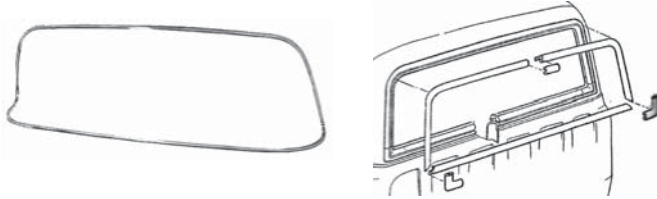

Your One Stop Parts Headquarters!

Quality Parts • Friendly, Knowledgeable Staff

Ph. 602-275-7990 • www.so-cal-az.com • Toll Free 800-732-0076

WINDSHIELD/REAR WINDOW STAINLESS TRIM

CHEVY TRUCK WINDSHIELD TRIM

Complete set of stainless steel molding for the windshield.

47-53	COU-47-79520	85.00 SET
55-59	COU-55-79520	139.99 SET
67-70	COU-67-79520	59.99 SET
71-72	COU-71-79520	55.00 SET

CHEVY TRUCK REAR WINDOW TRIM

New set of stainless steel trim for the rear window. Six piece set.

67-72	COU-67-704120	55.00 SET

CHEVY TRUCK WINDSHIELD CENTER TRIM

Stainless trim that runs down the center of the windshield on the outside of the truck.

47-53	COU-47-79510	39.99 EA

CHEVY CAR WINDSHIELD & REAR WINDOW MOLDING CONNECTORS

Small stainless molding connectors for the front and rear windows. A commonly lost or "mis-placed" item.

55 LOW FRONT EXC. 150	DAN-2056	9.99 EA
56-57 LOWER FRONT	DAN-2056	9.99 EA
55 UP FRONT EXC. 150	DAN-2057	9.99 EA
56-67 UPPER FRONT	DAN-2057	9.99 EA
55-57 SEDAN LOW REAR	DAN-2058	9.99 EA
55-57 2DR HDTP LOW RR	DAN-2058	9.99 EA
56-57 4DR HDTP LOW RR	DAN-2059	9.99 EA