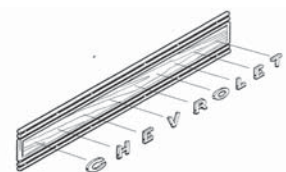

CHEVY TRUCK TAILGATE BAND LETTERS

"CHEVROLET" or "GMC" chrome letters with fasteners for the band on the tailgate.

67-72 CHEVROLET	COU-67-65014-C	69.99 SET
67-72 GMC	COU-67-65014-GMC	59.99 SET

CHEVY TRUCK TAILGATE MOLDING

Chrome molding on the top and bottom of the tailgate.

67-72 UPPER CENTER	COU-67-95000-UC	15.00 EA
67-72 UPPER RH	COU-67-95000-UL	16.00 EA
67-72 UPPER LH	COU-67-95000-UR	16.00 EA
67-72 LOWER	COU-67-95000-L	30.00 EA
MOUNTING CLIP	COU-CLIP-7	1.00 EA