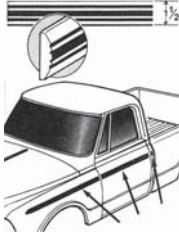

Your One Stop Parts Headquarters!

Quality Parts • Friendly, Knowledgeable Staff

Ph. 602-275-7990 • www.so-cal-az.com • Toll Free 800-732-0076

GMC SHORTBED	COU-62-80100-SBKG	239.99 KIT
GMC-LONGBED	COU-62-80100-LBKG	239.99 KIT