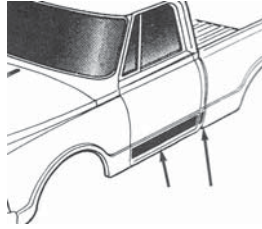

CHEVY TRUCK 69-72 UPPER BODY MOLDING KIT

New trim for the sides of the Fleetside truck. Complete kit includes all the body side molding for both sides and the clips to hold it on. Individual moldings are available, call for prices.

69-72 SHORTBED	COU-69-80100-SBKC	329.99 KIT
69-72 LONGBED	COU-69-80100-LBKC	349.99 KIT
69-72 LONGHORN	COU-69-80100-LHKC	349.99 KIT

CHEVY TRUCK 69-72 LOWER BODY TRIM KIT

Complete molding kit for the lower side of the Fleetside or Blazer trucks. This kit will do both sides. Includes all the molding and the clips to attach it. Be sure to specify black or wood. Individual pieces are available, please call for prices.

SHORTBED BLACK	COU-69-90100-SBKBC	429.99 KIT
LONGBED BLACK	COU-69-90100-LBKBC	469.99 KIT
LONGHORN BLACK	COU-69-90100-LHKBC	469.99 KIT
BLAZER BLACK	COU-69-90100-BZKBC	369.99 KIT
SHORTBED WOOD	COU-69-90100-SBKWC	499.99 KIT
LONGBED WOOD	COU-69-90100-LBKWC	539.99 KIT
LONGHORN WOOD	COU-69-90100-LHKWC	539.99 KIT
BLAZER WOOD	COU-69-90100-BZKWC	439.99 KIT

OTHER BODY MOLDINGS

FORD TRUCK UPPER CAB MOLDINGS

Chrome trim that runs around the bottom of the rear window and wraps around the side.

67-72 RH CORNER	DEN-C7TZ-81423A18-A	35.99 EA
67-72 LH CORNER	DEN-C7TZ-81423A19-A	35.99 EA
67-72 CENTER W/FAST.	DEN-C7TZ-81423A20-PR	79.99 PR