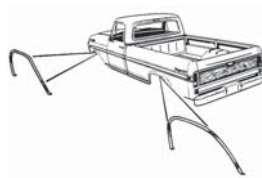

Your One Stop Parts Headquarters!

Quality Parts • Friendly, Knowledgeable Staff

Ph. 602-275-7990 • www.so-cal-az.com • Toll Free 800-732-0076

GMC SHORTBED	COU-62-80100-SBKG	239.99 KIT
GMC-LONGBED	COU-62-80100-LBKG	239.99 KIT

CHEVY TRUCK 69-72 UPPER BODY MOLDING KIT

New trim for the sides of the Fleetside truck. Complete kit includes all the body side molding for both sides and the clips to hold it on. Individual moldings are available, call for prices.

69-72 SHORTBED	COU-69-80100-SBKC	329.99 KIT
69-72 LONGBED	COU-69-80100-LBKC	349.99 KIT
69-72 LONGHORN	COU-69-80100-LHKC	349.99 KIT

CHEVY TRUCK 69-72 LOWER BODY TRIM KIT

Complete molding kit for the lower side of the Fleetside or Blazer trucks. This kit will do both sides. Includes all the molding and the clips to attach it. Be sure to specify black or wood. Individual pieces are available, please call for prices.

SHORTBED BLACK	COU-69-90100-SBKBC	429.99 KIT
LONGBED BLACK	COU-69-90100-LBKBC	469.99 KIT
LONGHORN BLACK	COU-69-90100-LHKBC	469.99 KIT
BLAZER BLACK	COU-69-90100-BZKBC	369.99 KIT
SHORTBED WOOD	COU-69-90100-SBKWC	499.99 KIT
LONGBED WOOD	COU-69-90100-LBKWC	539.99 KIT
LONGHORN WOOD	COU-69-90100-LHKWC	539.99 KIT
BLAZER WOOD	COU-69-90100-BZKWC	439.99 KIT

OTHER BODY MOLDINGS

FORD TRUCK UPPER CAB MOLDINGS

Chrome trim that runs around the bottom of the rear window and wraps around the side.

67-72 RH CORNER	DEN-C7TZ-81423A18-A	35.99 EA
67-72 LH CORNER	DEN-C7TZ-81423A19-A	35.99 EA
67-72 CENTER W/FAST.	DEN-C7TZ-81423A20-PR	79.99 PR

FORD TRUCK WHEEL WELL TRIM

Aluminum trim around the edge of the wheel wells.

67-72 SET OF 4	DEN-C7TZ-16038-SET	159.99 SET
73-79 SET OF 4	DEN-D3TZ-16038-SET	159.99 SET

CHEVY TRUCK DELUXE CAB AND DOOR MOLDING SET