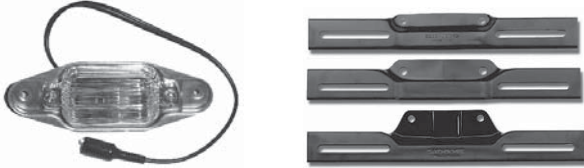

CHEVY TRUCK FRONT LICENSE PLATE BRACKET

Brackets to mount the front license plate on your truck.

47-53 CHROME	COU-47-5034-C	12.00 EA
54-55 1st BLACK	COU-54-5034-B	10.00 EA
54-55 1st CHROME	COU-54-5034-C	15.00 EA
55-57 BLACK	COU-55-5034-B	12.00 EA
58-59 BLACK	COU-58-5034-B	13.99 EA

CHEVY TRUCK REAR LICENSE PLATE BRACKET

Steel bracket for the rear license plate. 54-66 includes the lamp assembly. 67-87 is just the plate. Black only.

54-59	COU-54-13475	39.99 EA
60-66	COU-60-13475	41.99 EA
67-72 FLEETSIDE	COU-67-17765	33.99 EA
67-87 STEPSIDE	COU-67-17765	33.99 EA

SO-CAL Speed Shop Arizona Vintage Ford & Chevrolet Parts

CHEVY TRUCK REAR LICENSE PLATE LAMP ASSEMBLY

Light for the license plate that mounts under the bumper.

67-72 COU-67-13475 29.99 EA

CHEVY CAR LICENSE PLATE BRACKET