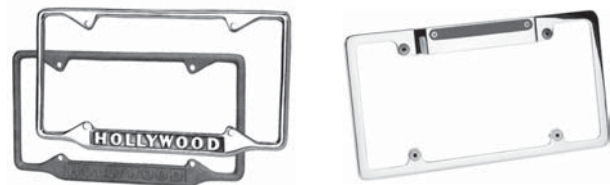

PLATE SURROUND SOC-90704 49.99 EA

UNIVERSAL CHROME LICENSE PLATE FRAME

Thin polished stainless trim that surrounds the licence plate.

PLATE FRAME PAC-50003 5.99 EA

LIGHTED BOLTS

Pair of chrome mounting bolts with LED lights wired into them. Great for illuminating and mounting your plate.

UNIVERSAL PAC-70303 15.00 PR

HOLLYWOOD LICENSE PLATE FRAME

Made from original tooling, these cast aluminum license plate frames add an authentic touch to any vehicle.

POLISHED FRAME SOC-90701 29.99 EA

BILLET SPECIALTIES LICENSE PLATE FRAMES