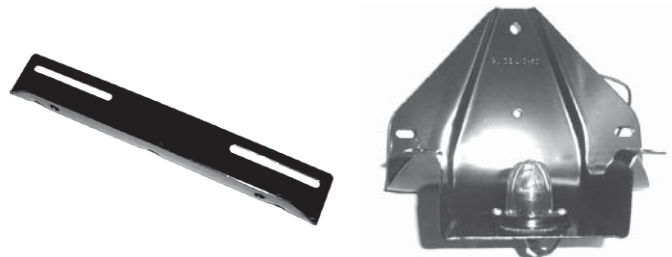

UNIVERSAL	LOK-BL-1400-U	33.99 EA
SWITCH ONLY	LOK-S-68154	17.99 EA

LICENSE PLATE PARTS, ORIGINAL

FORD TRUCK LICENSE PLATE FRAME BRACKET

Metal bracket hanging the license plate frame below the taillight. (Stepside)

48-72 BLACK	PAC-A1012	12.99 EA
48-72 SS	PAC-A1013	22.99 EA

FORD TRUCK LICENSE PLATE LIGHT ASSEMBLY

Light assembly for illuminating the license plate.

57-63	DEN-B7C-13550-A	31.99 EA
64-72 REPLACEMENT	DEN-DOTZ-13550-R	15.00 EA

CHEVY TRUCK FRONT LICENSE PLATE BRACKET

Brackets to mount the front license plate on your truck.

47-53 CHROME	COU-47-5034-C	12.00 EA
54-55 1st BLACK	COU-54-5034-B	10.00 EA
54-55 1st CHROME	COU-54-5034-C	15.00 EA
55-57 BLACK	COU-55-5034-B	12.00 EA
58-59 BLACK	COU-58-5034-B	13.99 EA