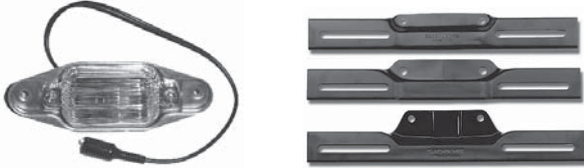

SO-CAL Speed Shop Arizona Vintage Ford & Chevrolet Parts

CHEVY TRUCK REAR LICENSE PLATE LAMP ASSEMBLY

Light for the license plate that mounts under the bumper.

67-72 COU-67-13475 29.99 EA

CHEVY CAR LICENSE PLATE BRACKET

Front and rear brackets for mounting the license plate.

55 FRONT DAN-608 15.99 EA
56 FRONT DAN-608-A 15.99 EA
57 FRONT DAN-608-B 15.99 EA
55-56 REAR DAN-148 19.99 EA

CHEVY CAR LICENSE PLATE LAMPS

Light Kit. Includes lenses, housings, sockets, bulbs and wiring.

55 ALL FAR-55C-13465 35.99 KIT
56 FAR-56C-13465 35.99 KIT
56-57 WAGON FAR-55C-13465 35.99 KIT
56-57 DELIVERY FAR-55C-13465 35.99 KIT
56-57 NOMAD FAR-55C-13465 35.99 KIT

CHEVY CAR LICENSE PLATE TO TRUNK BUMPERS

The perfect measure of form and function, our license frames are machined on both sides from 6061-T6 billet aluminum. Recessed license frames allow the sides of the license plate to remain hidden for a clean look. Each is given a polished mirror-like finish. Stainless hardware is included with each frame.