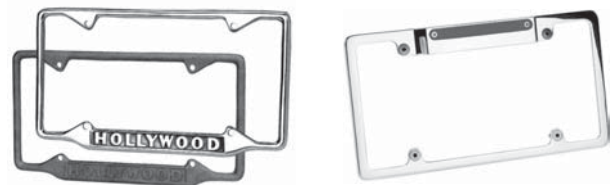

RED SOC-90600 12.00 EA
BLACK SOC-93049 12.00 EA

SO-CAL LICENSE PLATE SURROUND

This cast aluminum license plate surround adds an authentic touch to any rod or custom. Sand cast in aluminum and polished to a high luster. It is contoured to fit a '32 Roadster, however, being aluminum they are easily-shaped to fit many applications. Comes with hardware.

PLATE SURROUND SOC-90704 49.99 EA

UNIVERSAL CHROME LICENSE PLATE FRAME

Thin polished stainless trim that surrounds the licence plate.

PLATE FRAME PAC-50003 5.99 EA

LIGHTED BOLTS

Pair of chrome mounting bolts with LED lights wired into them. Great for illuminating and mounting your plate.

UNIVERSAL PAC-70303 15.00 PR

HOLLYWOOD LICENSE PLATE FRAME

Made from original tooling, these cast aluminum license plate frames add an authentic touch to any vehicle.

POLISHED FRAME SOC-90701 29.99 EA

BILLET SPECIALTIES LICENSE PLATE FRAMES

The perfect measure of form and function, our license frames are machined on both sides from 6061-T6 billet aluminum. Recessed license frames allow the sides of the license plate to remain hidden for a clean look. Each is given a polished mirror-like finish. Stainless hardware is included with each frame.