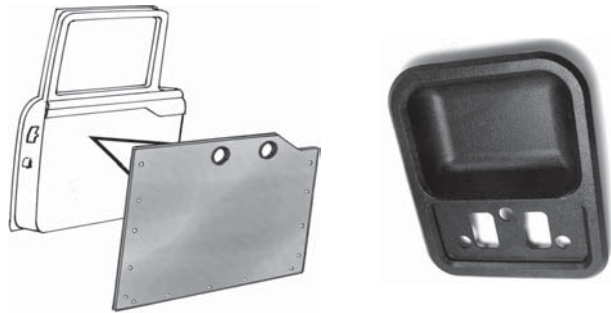

FORD TRUCK INSIDE DOOR HANDLE CUP

Plastic insert behind the inside door handles.
67-72 DEN-C8AZ-6222634-AIA 21.99 EA

CHEVY TRUCK DOOR PANEL FRAMES

Steel frame that trim out the door panels.
47-55 1st COU-47-56661 25.00 PR

CHEVY TRUCK DOOR PANELS

Reproduction steel door panels for the interior of the truck.

55-59 LH	COU-55-56660-L	79.99 EA
55-59 RH	COU-55-56660-R	79.99 EA
67-71	COU-67-56660	89.99 PR