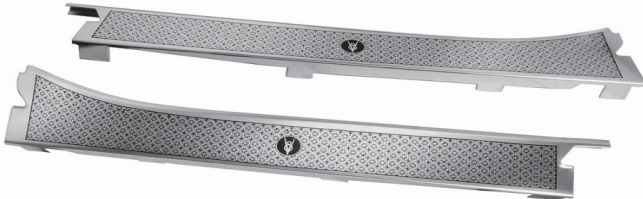

INTERIOR PANELS

FORD TRUCK BEHIND SEAT PANEL

Cardboard panels behind the seat. Gray
53-55 DEN-BAAA-8142414 71.99 PR

FORD TRUCK KICK PANELS

Panels that mount under the dash against the cowl section.

48-52 BLACK	DEN-7C-81023401-1-BL	17.99 PR
48-52 BROWN	DEN-7C-81023401-1-BR	17.99 PR
48-52 GRAY	DEN-7C-8102340-GR	17.99 PR
53-55 GRAY	DEN-BAAA-81023401-PR	17.99 PR
56 GRAY	DEN-B6C-8102340-PR	24.99 PR