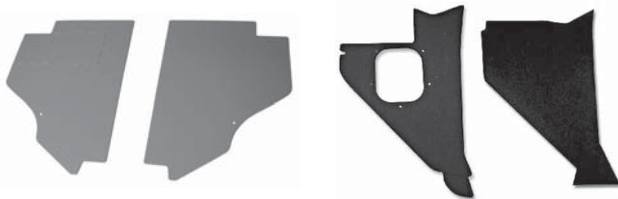

CHEVY CAR KICK PANELS

Fit in front of the door, down under the dash. These come black only, but can easily be painted or covered to match your interior.

55	DAN-480	18.99 PR
56	DAN-481	18.99 PR
57	DAN-482	18.99 PR

DOOR PANELS

FORD TRUCK DOOR PANEL CLIPS

Clips to hold the door panels onto the door.
53-56 DEN-BAAA-8120018 8.50 SET

FORD TRUCK DOOR PANELS

Replacement door panels for the interior of the truck.

51-52 BLACK	DEN-1C-8123890-1BL	26.99 PR
51-52 GRAY	DEN-1C-8123890-GR	26.99 PR
51-52 BROWN	DEN-1C-8123890-BR	26.99 PR
53-55 GRAY	DEN-BAAA-8123890-PR	39.99 PR
56 GRAY	DEN-B6C-8123890-PR	51.99 PR
61-66 WHITE	DAL-C1TB-21122/3-81W	130.00 PR
61-66 RED	DAL-C1TB-21122/3-81R	130.00 PR
61-66 BLACK	DAL-C1TB-21122/3-81B	130.00 PR