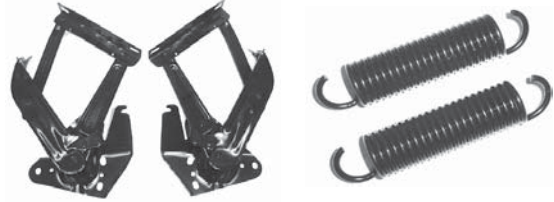

### FORD TRUCK HOOD HINGES

Part that attaches hood to body, comes complete with springs.

53-55 RH DAL-BAAA-16786 69.99 EA  
53-55 LH DAL-BAAA-16785 69.99 EA  
56 RH DAL-B6C-16786 69.99 EA  
56 LH DAL-B6C-16785 69.99 EA  
61-66 RH DAL-C2TZ-16796-C 90.00 EA  
61-66 LH DAL-C2TZ-16797-C 90.00 EA

### FORD TRUCK HOOD HINGE BOLTS

Bolts to mount the hinges to the hood.

49-55 MAC-V-803110-A 2.50 EA  
56 MAC-V-803110-B 2.50 EA

### CHEVY TRUCK HOOD HINGES

New hood hinges for the Chevy truck.

47-55 1ST LH COU-47-16785 47.50 EA  
47-55 1ST RH COU-47-16786 47.50 EA  
55-57 LH COU-55-16785 75.99 EA  
55-57 RH COU-55-16786 75.99 EA  
58-59 LH COU-58-16785 75.99 EA  
58-59 RH COU-58-16786 75.99 EA  
60-66 LH COU-60-16785 59.99 EA  
60-66 RH COU-60-16786 59.99 EA  
67-72 LH COU-67-16785 59.99 EA  
67-72 RH COU-67-16786 59.99 EA