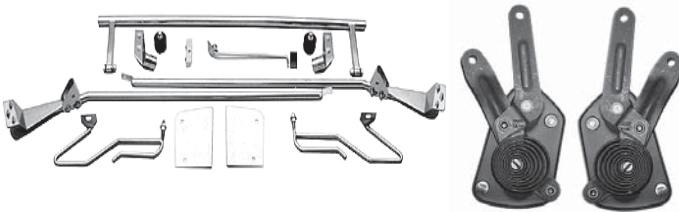

FORD TRUCK HOOD HINGES

Part that attaches hood to body, comes complete with springs.

53-55 RH DAL-BAAA-16786 69.99 EA
53-55 LH DAL-BAAA-16785 69.99 EA
56 RH DAL-B6C-16786 69.99 EA
56 LH DAL-B6C-16785 69.99 EA
61-66 RH DAL-C2TZ-16796-C 90.00 EA
61-66 LH DAL-C2TZ-16797-C 90.00 EA

FORD TRUCK HOOD HINGE BOLTS

Bolts to mount the hinges to the hood.

49-55 MAC-V-803110-A 2.50 EA
56 MAC-V-803110-B 2.50 EA

CHEVY TRUCK HOOD HINGES

New hood hinges for the Chevy truck.

47-55 1ST LH COU-47-16785 47.50 EA
47-55 1ST RH COU-47-16786 47.50 EA
55-57 LH COU-55-16785 75.99 EA
55-57 RH COU-55-16786 75.99 EA
58-59 LH COU-58-16785 75.99 EA
58-59 RH COU-58-16786 75.99 EA
60-66 LH COU-60-16785 59.99 EA
60-66 RH COU-60-16786 59.99 EA
67-72 LH COU-67-16785 59.99 EA
67-72 RH COU-67-16786 59.99 EA