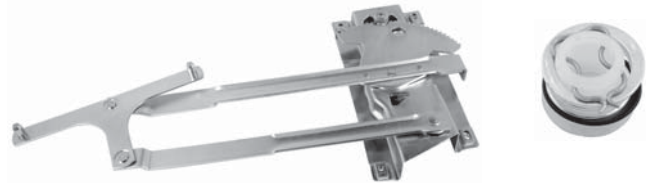

FORD TRUCK WINDOW ROLLER

Nylon roller that fits in the channel to roll the window up and down.

53-60	VIN-BA-7023240-A	4.00 EA
61-66	SOC-C0AB-6423240-B	1.10 EA
67-72	DEN-C5AZ-57262A32-A	6.00 EA

FORD TRUCK WINDOW LIFT CHANNEL

This is the steel channel that the glass gets glued into and attaches to the window regulator.

48-52	DEN-7C-8121462-A	20.99 EA
53-55	DEN-B5C-8121458-A	21.99 EA
56 RH	DEN-B6C-8121458-A	21.99 EA
56 LH	DEN-B6C-8121459-A	21.99 EA
57-60	DEN-B7C-8121458-A	21.99 EA
61-66	DEN-C1TZ-8121458-A	30.99 EA
67-72	DEN-C7TZ-8121458-A	30.99 EA