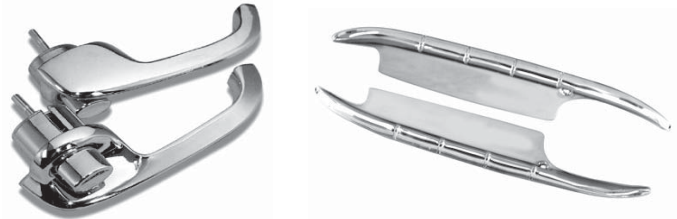

CHEVY CAR DOOR HANDLE SCRATCH GUARDS

Chrome guards that fit behind the exterior door handles. Keep your fingers from scratching up the paint.

49-54	FAR-49C-702349	15.00 PR
55-56	FAR-55C-702349	30.00 PR
57	FAR-57C-702349	30.00 PR

FORD CAR OUTSIDE DOOR HANDLES

Die-cast and chrome plated handles for the exterior of the car. Be sure to watch for driver's side (LH) and passenger side (RH). Locking door handles include 2 keys.

28-32 OPEN CAR	VIN-A-702350-O	31.99 EA
32 RH CLOSED CAR	VIN-B-702350	27.99 EA
32 LH CLOSED CAR	VIN-B-702351	27.99 EA
33-34 RH CLOSED CAR	VIN-40-702350	26.99 EA
33-34 LH CLOSED CAR	VIN-40-702351	26.99 EA
33-34 LOCKING	VIN-40-702350/1-L	65.00 PR
40 RH OR LH	VIN-01A-702350	32.99 EA