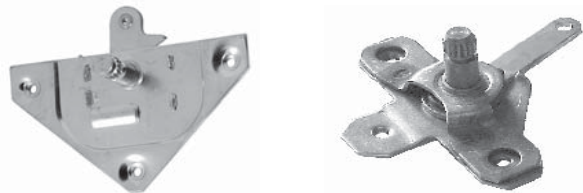

CHEVY TRUCK DOOR SHELL

New steel door shell for the Chevrolet trucks.

47-50 LH	COU-47-702360	559.99 EA
47-50 RH	COU-47-702361	559.99 EA
51 LH	COU-51-702360	559.99 EA
51 RH	COU-51-702361	559.99 EA
52-55 LH	COU-52-702360	559.99 EA
52-55 RH	COU-52-702361	559.99 EA
55-59 LH	COU-55-702360	579.99 EA
55-59 RH	COU-55-702361	579.99 EA
60-63 LH	COU-60-702360	COMING SOON
60-63 RH	COU-60-702361	COMING SOON
64-66 LH	COU-64-702360	619.99 EA
64-66 RH	COU-64-702361	619.99 EA
67-71 LH	COU-67-702360	379.99 EA
67-71 RH	COU-67-702361	379.99 EA
72 LH	COU-72-702360	379.99 EA
72 RH	COU-72-702361	379.99 EA
69-71 LH BLAZER	COU-69-702360-B	439.99 EA
69-71 RH BLAZER	COU-69-702361-B	439.99 EA
72 LH BLAZER	COU-72-702360-B	439.99 EA
72 RH BLAZER	COU-72-702361-B	439.99 EA
69-71 LH SUBURBAN	COU-69-702360-S	439.99 EA
69-71 RH SUBURBAN	COU-69-702361-S	439.99 EA
72 LH SUBURBAN	COU-72-702360-S	439.99 EA
72 RH SUBURBAN	COU-72-702361-S	439.99 EA

CHEVY TRUCK LOWER DOOR PATCH PANELS

Steel patches for the lower section of the door. Outer panels are 12" tall inners are 5 1/2"

47-55 LH OUTER	COU-47-702355-L	32.99 EA
47-55 RH OUTER	COU-47-702355-R	32.99 EA
47-55 LH INNER	COU-47-702354-L	39.99 EA
47-55 RH INNER	COU-47-702354-R	39.99 EA

INSIDE DOOR HANDLES & PARTS

FORD TRUCK DOOR HANDLE RELAYS

Assembly that the inside door handle attaches to. Fits Right or Left.

53-60	OVA-53F-702411	40.00 EA
61-66	DEN-C1TB-8121818-R	26.99 EA

CHEVY TRUCK DOOR HANDLE RELAYS

Actuating arm that connects the inside door handle and the door latch.

47-55 1st LH	COU-47-702411	25.00 EA
47-55 1st RH	COU-47-702412	25.00 EA
55-59 LH	COU-55-702411	25.00 EA
55-59 RH	COU-55-702412	25.00 EA
60-63 LH	COU-60-702411	25.00 EA
60-63 RH	COU-60-702412	25.00 EA
64-66 LH	COU-64-702411	25.00 EA
64-66 RH	COU-64-702412	25.00 EA
67-71 LH	COU-67-702411	18.00 EA
67-71 RH	COU-67-702412	18.00 EA
72 LH	COU-72-702411	18.00 EA
72 RH	COU-72-702412	18.00 EA