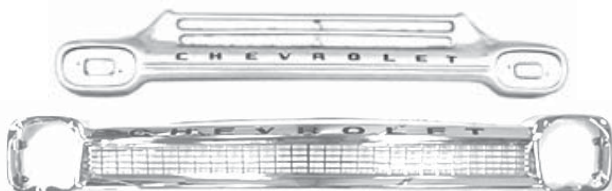

CHEVY TRUCK GRILLS (Pictured below)

New grills for the Chevy & GMC Trucks. 47-53 is complete with chrome bars and black backing.

47-53 CHROME	COU-47-8200-C	499.99 EA
47-53 ALL BLACK	COU-47-8200-B	419.99 EA
54-55 1ST CHROME	COU-54-8200-C	995.00 EA
55-56 CHROME	COU-55-8200-C	349.99 EA
57 CHROME	COU-57-8200-C	699.99 EA
58-59 CHROME	COU-58-8200-C	389.99 EA
64-66 CHROME	COU-64-8200-C	350.00 EA
67 GMC CHROME	COU-67-8200-GMC	529.99 EA
68-70 GMC CHROME	COU-68-8200-GMC	479.99 EA
69-70 ALUMINUM	COU-69-8200	369.99 EA
71-72 ALUMINUM	COU-71-8200	369.99 EA
71-72 GMC CHROME	COU-71-8200-GMC	479.99 EA

CHEVY TRUCK GRILL FRAME

Steel frame for the front of the truck. This is the grill that the aluminum molding fastens to. It spans the width of the front of the truck.

67-78	COU-67-8201	375.00 EA

CHEVY TRUCK GRILL NOSE

Chrome or Black nose for the front of the 1954 or 1955 1st Series grill.

54-55 CHROME	COU-54-8204-C	99.99 EA
54-55 BLACK	COU-54-8204-B	69.99 EA

CHEVY TRUCK GRILL MOLDINGS

Aluminum trim that outlines the mouth of the grill. 2 req.

67-68	COU-67-8200	69.99 EA

CHEVY TRUCK GRILL MOLDING CLIPS

Special clips that hold the grill molding to the grill. 1 kit mounts 1 molding.

67-68	COU-67-8202	19.99 SET

CHEVY TRUCK GRILL INSTALL KIT

This is all the hardware for mounting the grill to the truck.

69-72	COU-69-8206	29.99 KIT

CHEVY TRUCK GRILL INSERTS

Plastic inserts for the Chevy truck grill.

69-70 SILVER	COU-69-8201	119.99 EA
71-72 GRAY	COU-71-8201	109.99 EA
73-80 BLACK	COU-73-8200-B	42.50 EA
73-80 CHROME	COU-73-8200-S	42.50 EA

CHEVY TRUCK GRILL EMBLEM

Chrome with red "bow-tie" grill emblem.

67-68	COU-67-8212	45.99 EA

CHEVY TRUCK GRILL MOUNTING BRACKETS

Braces that support the grill to the core support.

69-72 LH	COU-69-8208-L	29.99 EA
69-72 RH	COU-69-8208-R	29.99 EA
67-68 CENTER	COU-67-8209	32.99 EA
67-78 GMC CENTER	COU-67-8209-GMC	32.99 EA
69-70 CENTER	COU-69-8209	32.99 EA
71-72 CENTER	COU-70-8209	32.99 EA
69-72 GMC CENTER	COU-69-8209-GMC	32.99 EA

CHEVY TRUCK GRILL SUPPORT PANEL

Stamped steel panel that fits behind the grill and holds it in place.

58-59	COU-58-8205	249.99 EA

CHEVY TRUCK UPPER GRILL MOLDING

Chrome bar at the top of the grill.

69-72	COU-69-80000-UGMC	159.99 EA