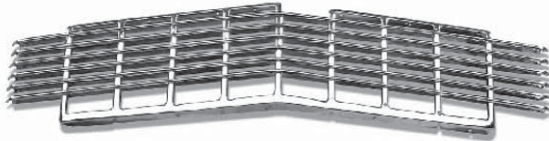

Your One Stop Parts Headquarters!

Quality Parts • Friendly, Knowledgeable Staff

Ph. 602-275-7990 • www.so-cal-az.com • Toll Free 800-732-0076

CHEVY TRUCK LOWER GRILL VALANCE

Steel panel under the grill behind the bumper.

55-56	COU-55-8203	144.99 EA
57	COU-57-8203	144.99 EA

CHEVY TRUCK FRONT FENDER GRILL MOLDING

Aluminum trim that sits out on the front edge of the fender. Finishes the grill work. Hardware included.

68 LH	COU-68-80000-FFL	25.00 EA
68 RH	COU-68-80000-FFR	25.00 EA
69-72 GMC LH	COU-69-80000-FFLGMC	66.99 EA
69-72 GMC RH	COU-69-80000-FFRGM	66.99 EA

CHEVY CAR GRILLS

New grills for the front of the car.

55 CHROME	DAN-478	266.99 EA
56 CHROME	DAN-479	329.99 EA
57 BEL AIR GOLD	DAN-460	99.99 EA
57 210 150 SILVER	DAN-460-A	99.99 EA
62 ALUMINUM	FAR-62C-8200	339.99 EA
63 ALUMINUM	FAR-63C-8200	429.99 EA
64 ALUM/BLACK	FAR-64C-8200	329.99 EA
65 ALUM/BLACK	FAR-65C-8200	499.99 EA

CHEVY CAR GRILL MOLDINGS

Made to the original specs, these things fit and look just like the original. Very nice reproduction parts.

55 SET	DAN-1564	429.99 SET
55 HOOD BAR ONLY	DAN-10141	199.99 EA
LOWER BAR ONLY	DAN-12620	209.99 EA