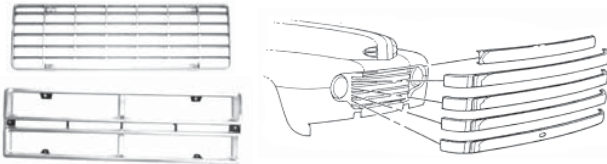

FORD TRUCK GRILL MOUNTING HARDWARE

Plastic nuts that hold the headlight doors and the grill inserts to the grill surround. Comes in a set of 4.

67-72 SHORT	DEN-380442-S	3.50 SET
67- 72 LONG	DEN-382735-S	3.50 SET

FORD TRUCK GRILL INSERTS

Plastic inserts that mount into the grill assemblies.

70 2 REQ	DEN-DOTZ-8150-B	74.99 EA
72 RH	DEN-D2TZ-8150-A	72.99 EA
72 LH	DEN-D2TZ-8151-A	72.99 EA

FORD TRUCK GRILL TRIM KIT

Stainless steel moldings that fit over the steel grill.