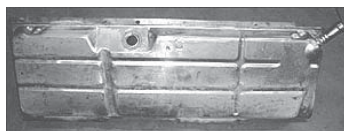

CHEVY TRUCK GRILL EMBLEM

Chrome emblem that mounts in the center of the grill.

67-68	COU-67-8212	45.99 EA
-------	-------------	----------

GAS TANKS

FORD TRUCK GAS TANKS

New steel gas tanks for the Ford pick-up trucks. These look, fit and "fill" just like the original.

48-52	OVA-48F-9310	249.99 EA
53-55	OVA-53F-9310	179.99 EA
56	OVA-56F-9310	249.99 EA
57-60	OVA-57F-9310	249.99 EA
61-70	OVA-61F-9310	249.99 EA

FORD TRUCK GAS TANK STRAPS

Zinc plated straps to mount the tank under the cab.