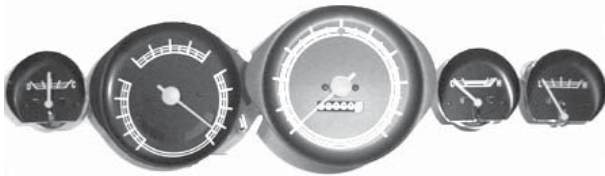

DASH GAUGES, ORIGINAL

CHEVY TRUCK GAUGES

These are available individually as listed or as a complete set. Please call for info.

47-49 DASH GAUGES

SPEEDOMETER	COU-47-9260	135.00 EA
FUEL 6 VOLT	COU-47-9262-6V	55.00 EA
FUEL 12 VOLT	COU-47-9262-12V	55.00 EA
BATTERY	COU-47-9264	55.00 EA

Continued...

OIL PRESSURE	COU-47-9265	55.00 EA
WATER TEMP 6CYL	COU-47-9263-6	58.99 EA
WATER TEMP 8 CYL	COU-47-9263-8	58.99 EA

50-53 DASH GAUGES

SPEEDOMETER	COU-50-9260	135.00 EA
FUEL 6 VOLT	COU-50-9262-6V	60.00 EA
FUEL 12 VOLT	COU-50-9262-12V	60.00 EA
BATTERY	COU-50-9264	55.00 EA
OIL PRESSURE	COU-50-9265	55.00 EA
WATER TEMP 6CYL	COU-50-9263-6	58.99 EA
WATER TEMP 8 CYL	COU-50-9263-8	58.99 EA

55-59 DASH GAUGES

SPEEDOMETER	COU-55-9260	139.99 EA
FUEL	COU-55-9262	75.00 EA
WATER TEMP	COU-55-9263	75.00 EA
BATTERY	COU-55-9264	75.00 EA
OIL PRESSURE	COU-55-9265	75.00 EA

64-66 DASH GAUGES

SPEEDOMETER	COU-64-9260	COMING SOON
FUEL	COU-64-9262	COMING SOON
64-65 WATER TEMP	COU-64-9263	COMING SOON
66 WATER TEMP	COU-66-9263	COMING SOON
BATTERY	COU-64-9264	COMING SOON
OIL PRESSURE	COU-64-9265	COMING SOON

67-72 DASH GAUGES

SPEEDOMETER	COU-67-9260	116.99 EA
TACHOMETER	COU-67-9261	129.99 EA
FUEL	COU-67-9262	45.00 EA
WATER TEMP	COU-67-9263	42.99 EA
BATTERY	COU-67-9264	35.00 EA
OIL PRESSURE	COU-67-9265	66.99 EA
VACUUM	COU-67-9277	80.00 EA