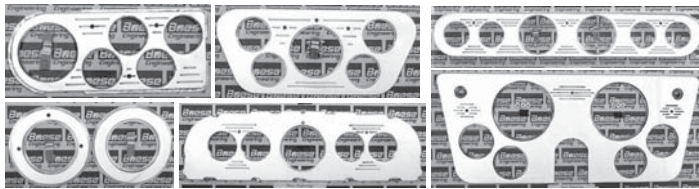

Your One Stop Parts Headquarters!

Quality Parts • Friendly, Knowledgeable Staff

Ph. 602-275-7990 • www.so-cal-az.com • Toll Free 800-732-0076

DASH BEZELS FOR AFTERMARKET GAUGES

FORD TRUCK DASH BEZEL INSERT

Aluminum dash insert for the Ford truck dash. These allow the use of aftermarket gauges. Please call for more info and please specify who's gauges you're using.

48-50	BOE-21000	130.99 EA
51-52 REAR MOUNT	BOE-22000	109.99 EA
53-55	BOE-23000	129.99 EA
57-58 3 3/8 VDO	BOE-23701	95.99 EA
67-72 SIX GAUGE	BOE-24000	139.99 EA

CHEVY TRUCK ALUMINUM DASH INSERT

Aluminum dash insert for the Chevrolet truck dash. These allow the use of aftermarket gauges. Please call for more info and please specify who's gauges you're using. Prices are starting at prices. We offer these for 5 or 6 gauge sets an even for 5 inch gauges.

47-53	BOE-12000	159.99 EA
54	BOE-12500	109.99 EA
55-59	BOE-13000	119.99 EA
60-63	BOE-14000	119.99 EA
64-66	BOE-15000	119.99 EA

CHEVY CAR ALUMINUM DASH INSERT

Aluminum dash insert for the Chevy car. These allow the use of aftermarket gauge sets in the stock dash. Please call for more info and specific make of car. Please specify who's gauges you're using.

55-56 5 GAUGE	BOE-35000	139.99 EA
55-56 2 GAUGE	BOE-35005	139.99 EA
57	BOE-36003	139.99 EA
62-65 NOVA	BOE-38054	139.99 EA
MORE CHEVY CARS		PLEASE CALL