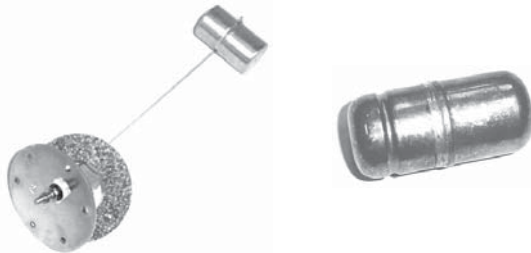

SO-CAL Speed Shop Arizona

Vintage Ford & Chevrolet Parts

FORD CAR GAS TANK SENDING UNIT

This sender will fit both the original fuel tanks and the reproduction tanks made by Bob Drake. These will work only on the stock Ford fuel gauge in the dash. Will work on 6 or 12 volt systems.

36-55 FORD	DEN-99A-9275	45.99 EA

FORD/CHEVY GAS TANK SENDING UNIT FLOAT

Brass float on the sending unit used to read the fuel level. Be sure to measure the diameter.

48-79 1 1/8	VIN-68-9275-F	9.99 EA
48-79 1 3/8	SCO-C0AZ-9202-B	9.99 EA

1932 FORD CAR GAS TANK ACCESSORIES

These are a close copy of the originals.

32 FUEL PICK-UP	VIN-B-9274	45.00 EA
32 MOUNT KIT	VIN-B-9002-SK	7.99 EA

GAS CAPS

FORD TRUCK GAS CAPS

Polished stainless steel cap for the fuel filler neck.

51-72	VIN-8A-9030-SS	9.99 EA
51-72 LOCKING	DEN-O1A-18416-A	60.00 EA