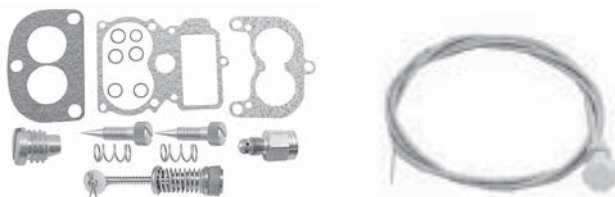

FORD CAR FLEXIBLE FUEL LINE

Line that connects the steel line on the firewall to the pump. V8.

1932-48	MAC-18-9288	9.99 EA
1949-50	LIT-7HC-9288	9.99 EA
1951-53	LIT-1BA-9288	9.99 EA

FORD FUEL PUMP TO CARBURETOR LINE

Copper line and fittings that connect the V8 fuel pump to the carb.

FUEL PUMP LINE	MAC-91A-9369	6.00 EA
----------------	--------------	---------

CARBURETOR KITS & RELATED

FORD CAR/TRUCK CARBURETOR REBUILD KIT

Ford-Holly carburetor rebuild kits for original style carburetor.

32-36 CAR "97"	MAC-67-9590	24.99 KIT
37-53 CAR "94"	MAC-81A-9590	30.00 KIT
37-56 V8 TRUCK "94"	MAC-81A-9590	30.00 KIT
48-51 6 CYL	MAC-7HA-9590	39.99 KIT