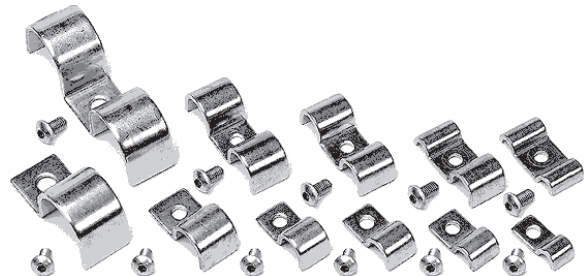

UNIVERSAL CHOKE CABLE

Universal choke cable. Includes a chrome knob, 6 feet long.

CHOKE CABLE	RPC-R2332	8.99 EA
-------------	-----------	---------

FUEL FILTERS, BLOCKS, & LINE CLAMPS

FRAME MOUNTED FUEL FILTER

This filter mounts to the frame and has a screw-on cover with a replaceable filter in side.

FILTER	SOC-72002	59.99 EA
--------	-----------	----------

FUEL BLOCK

3 hole fuel blocks made from original tooling. This cast aluminum Art Deco style fuel block is the perfect addition to any rod or custom.

THREE HOLE	SOC-HRP-90003	49.99 EA
------------	---------------	----------

BRAKE & FUEL LINE CLAMPS

Stainless steel clamps that hold the brake and fuel lines up close to the frame. Available in all sizes, single pack of 12 or double pack of 6.

SINGLES	CALL FOR SIZES	19.99 PACK
DOUBLE	CALL FOR SIZES	19.99 PACK

AIR CONDITIONING PARTS, ORIGINAL

CHEVY TRUCK CENTER A/C VENT

New chrome vent for the center of the dash.

67-72	COU-67-700592	24.99 EA
-------	---------------	----------