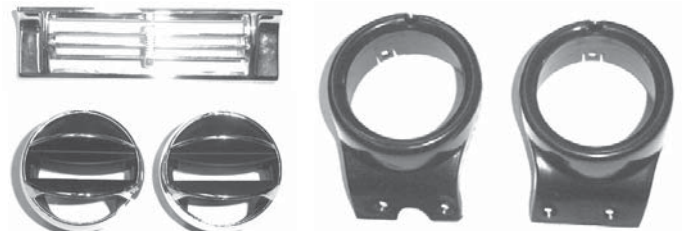

CHEVY TRUCK SIDE A/C VENT HOLDERS

Holder on the sides of the dash that hold the a/c side vents.

67-72 LH BLACK	COU-67-700594	18.00 EA
67-72 RH BLACK	COU-67-700595	18.00 EA
67-72 LH CHROME	COU-67-700594-C	20.00 EA
67-72 RH CHROME	COU-67-700595-C	20.00 EA