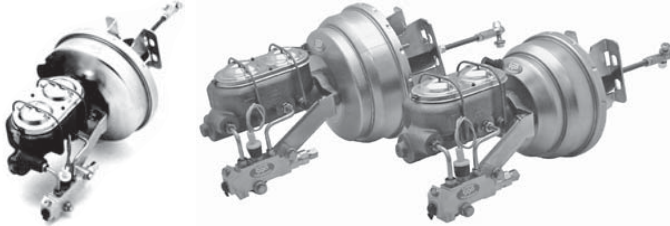

SO-CAL Speed Shop Arizona

Vintage Ford & Chevrolet Parts

58-64 DISC/DRUM	CLA-5864BB2	379.99 KIT
58-64 DISC/DISC	CLA-5864BB4	379.99 KIT
65-70 DRUM/DRUM	CLA-6570BBD-8D-OE	379.99 KIT
65-70 DISC/DRUM	CLA-6570BB2-8D-OE	379.99 KIT
65-70 DISC/DISC	CLA-6570BB4-8D-OE	379.99 KIT

NOVA/CAMARO/CHEVELLE POWER BRAKE BOOSTER KIT

Put power brakes on your classic Chevy. Kit includes booster, master cylinder and mounting hardware. Mounts tight to the firewall for extra valve cover clearance. Be sure to let us know if you've got drum, disc/drum, or 4 wheel disc brakes. These fit 62-74 Nova, 67-79 Camaro, and 67-72 Chevelles and El Caminos.

55-57 CHEVY CAR OFFSET POWER BRAKE BOOSTER KIT

Similar kit to what's listed above, but this one gives you a little more room for big blocks and tall valve covers. This kit moves the booster and master cylinder over 2" and up 1". Includes booster, master cylinder, hardware and instructions.

DRUM/DRUM	CLA-5561BBD-OE	409.99 KIT
DISC/DRUM	CLA-5561BB2-OE	409.99 KIT
DISC/DISC	CLA-5561BB4-OE	409.99 KIT
BRACKET ONLY	CLA-5561FBB-O	169.99 KIT

FORD CAR POWER BRAKE PEDAL BRACKETS

Brake booster and master cylinder mounting bracket for the early Ford frames. Includes mounting bracket and pedal. 28-32 kit is universal and will fit many applications. Boosters and Master Cylinders are not included here, but are available.