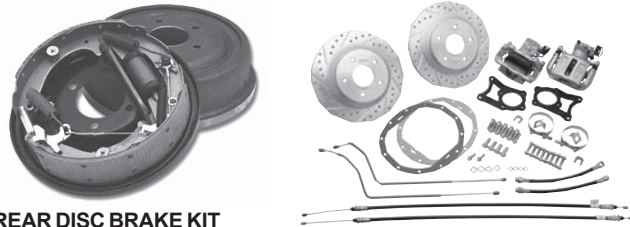

REAR DISC BRAKE KIT

Bolt on rear disc brake kits include rotors, calipers, caliper brackets, brake hoses, and mounting hardware.

STOCK 55-57 REAR	CLA-5557RWBK-E	649.99 KIT 10 OR 12
BOLT CHEVY	CLA-1012RWBK	699.99 KIT
9 INCH FORD SMALL	CLA-CP2100	699.99 KIT
9 INCH FORD LARGE	CLA-CP2110	699.99 KIT
STOCK 63-70 SIX LUG	CLA-6370RWBK-6	699.99 KIT
STOCK 71-87 FIVE LUG	CLA-7187RWBK-5	699.99 KIT

EMERGENCY BRAKES & ORIGINAL PARTS

FORD TRUCK PARKING BRAKE PEDAL PAD

Rubber pad for the parking brake.

61-79	DEN-C8SZ-2454-A	8.00 EA

CHEVY TRUCK PARKING BRAKE PEDAL PADS

Rubber pedal pads for the parking brake pedal.

69-70	COU-69-2457	3.99 EA
71-72	COU-71-2457	5.00 EA