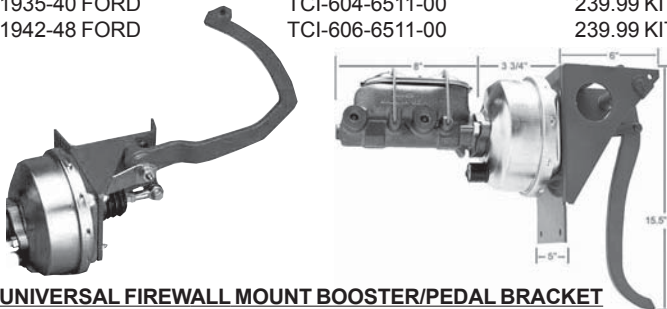

UNIVERSAL FIREWALL MOUNT BOOSTER/PEDAL BRACKET

This universal bracket can be used on just about anything. This is made to fit against the firewall under the dash. It will support a manual master cylinder or power brake booster. Includes a hang down pedal. Other brackets are available also. Please call for info. Booster and Master Cylinder not included, but available.

UNIVERSAL BRACKET	KUG-274	269.99 EA

UNIVERSAL FRAME MOUNTED BRAKE BOOSTER/PEDAL (Pictured with Ford Car Power Brake Brackets)

Universal bracket and pedal for mounting the brake booster under the floor against the frame. We've had guys use these on all sorts of custom builds. This can mount to a straight frame rail or you can modify the included bracket stand to fit just about anything else.

UNIVERSAL BRACKET	TCI-602-6511-00	239.99 KIT

REAR BRAKES

REAR DRUM BRAKE KIT

Everything you'll need to replace your old drum brakes, or to complete a new rear end. Includes, loaded backing plates with all new brake springs, cylinders, shoes, hardware, and brake drums. Please call for more info and measurements.

CALL FOR INFO	CUR-055-11-2-25B	459.99 KIT