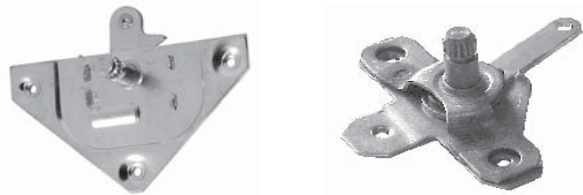

CHEVY TRUCK LOWER DOOR PATCH PANELS

Steel patches for the lower section of the door. Outer panels are 12" tall inners are 5 1/2"

47-55 LH OUTER	COU-47-702355-L	32.99 EA
47-55 RH OUTER	COU-47-702355-R	32.99 EA
47-55 LH INNER	COU-47-702354-L	39.99 EA
47-55 RH INNER	COU-47-702354-R	39.99 EA

INSIDE DOOR HANDLES & PARTS

FORD TRUCK DOOR HANDLE RELAYS

Assembly that the inside door handle attaches to. Fits Right or Left.
 53-60 OVA-53F-702411 40.00 EA
 61-66 DEN-C1TB-8121818-R 26.99 EA

CHEVY TRUCK DOOR HANDLE RELAYS

Actuating arm that connects the inside door handle and the door latch.

47-55 1st LH	COU-47-702411	25.00 EA
47-55 1st RH	COU-47-702412	25.00 EA
55-59 LH	COU-55-702411	25.00 EA
55-59 RH	COU-55-702412	25.00 EA
60-63 LH	COU-60-702411	25.00 EA
60-63 RH	COU-60-702412	25.00 EA
64-66 LH	COU-64-702411	25.00 EA
64-66 RH	COU-64-702412	25.00 EA
67-71 LH	COU-67-702411	18.00 EA
67-71 RH	COU-67-702412	18.00 EA
72 LH	COU-72-702411	18.00 EA
72 RH	COU-72-702412	18.00 EA