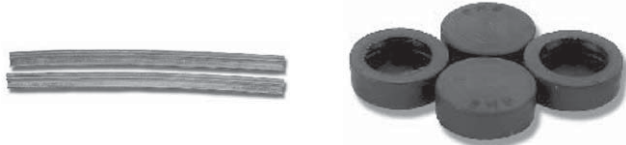

Your One Stop Parts Headquarters!

Quality Parts • Friendly, Knowledgeable Staff

Ph. 602-275-7990 • www.so-cal-az.com • Toll Free 800-732-0076

CHEVY TRUCK LOWER WINDOW SEAL

Rubber seal that the door glass sits in on the window regulator. 2 req.
55-59 COU-55-45968 4.99 EA

CHEVY CAR VERTICAL WINDOW SEALS

Rubber seals for the door windows. Fits 2 and 4 door Hardtops and Convertibles. Trim to fit 4 Doors.
55-57 DAN-566 9.99 PR

CHEVY CAR UPPER WINDOW STOPS

Keep the windows from rattling, or worse, cracking. This set of 4 rubber stops fit the 2 and 4 door Hardtop, Convertible and Nomad.
55-57 DAN-830 5.99 SET

CHEVY CAR LOWER WINDOW STOPS

Rubber cushions in the bottom of the door for the glass.
55-57 DAN-184 6.99 PR

CHEVY CAR DIVISION BAR CHANNEL STOPS

More parts to keep the windows in place. 2 & 4 Door Hdtop & Conv
55-57 DAN-147 10.00 PR