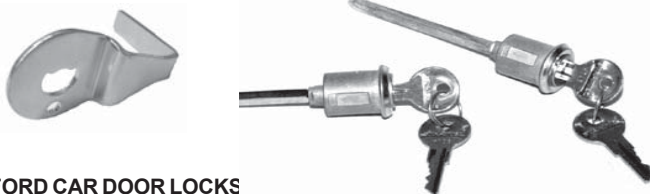

SO-CAL Speed Shop Arizona Vintage Ford & Chevrolet Parts

CHEVY TRUCK COMPLETE LOCK SET

Complete lock sets include the door lock cylinders (only 1 door lock in the 47-51 kit, but 2 in all the others), the ignition cylinder, the glove box cylinder, and two keys. All the cylinders are keyed alike.

47-51	COU-47-702350-SET	75.00 SET
52-53	COU-52-702350-SET	109.99 SET
54-55	COU-54-702350-SET	109.99 SET
55-59	COU-55-702350-SET	119.99 SET
60-66	COU-60-702350-SET	115.00 SET

CHEVY TRUCK DOOR PAWL

Piece that connects the door lock to the door latch.

67-72 LH	COU-67-702302	5.00 EA
67-72 RH	COU-67-702303	5.00 EA

FORD CAR DOOR LOCKS

Stock door lock for the early Fords. This is the round cylinder type that mounts under the door handle. Also fits 48-52 Ford Truck.