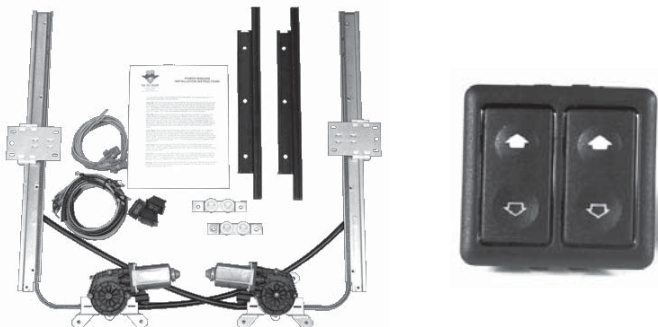

Your One Stop Parts Headquarters!

Quality Parts • Friendly, Knowledgeable Staff

Ph. 602-275-7990 • www.so-cal-az.com • Toll Free 800-732-0076

CHEVY TRUCK LOWER WINDOW SEAL

Rubber seal that the door glass sits in on the window regulator. 2 req.
55-59 COU-55-45968 4.99 EA

CHEVY CAR VERTICAL WINDOW SEALS

Rubber seals for the door windows. Fits 2 and 4 door Hardtops and Convertibles. Trim to fit 4 Doors.
55-57 DAN-566 9.99 PR

CHEVY CAR UPPER WINDOW STOPS

Keep the windows from rattling, or worse, cracking. This set of 4 rubber stops fit the 2 and 4 door Hardtop, Convertible and Nomad.
55-57 DAN-830 5.99 SET

CHEVY CAR LOWER WINDOW STOPS

Rubber cushions in the bottom of the door for the glass.
55-57 DAN-184 6.99 PR

CHEVY CAR DIVISION BAR CHANNEL STOPS

More parts to keep the windows in place. 2 & 4 Door Hdtop & Conv
55-57 DAN-147 10.00 PR

CHEVY CAR WINDOW ROLLER GUIDE

This helps in rolling the window up and down. Hdtop, Conv, & Nomad.
55-57 DAN-2082 13.99 EA

CHEVY CAR WINDOW ROLLER RUBBERS

Set of 4 bumpers for the door glass. Hardtop, Convertible and Nomad.
55-57 DAN-088 4.99 SET

FORD/CHEVY GLASS SETTING TAPE

This is the rubber tape that glues the door glass into the steel channel that attaches to the regulator (window lift channel).
48-66 DEN-8A-7021478 6.99 EA

POWER WINDOWS & RELATED

POWER WINDOW KITS

Complete kit for placing power windows in you hot rod. These kits include the power lift motors, new channels for the glass, lift track, wiring, switches, and instructions.
POWER WINDOW KIT BAL-PWKB-1 339.99 KIT

POWER WINDOW SWITCH

Rocker style, lighted switches that mount into the door, dash, or console and operate the functions of the windows. These include a mounting trim ring and a quick plug with wire leads.
SINGLE HAY-1026 15.99 EA
DOUBLE HAY-1025 32.99 EA