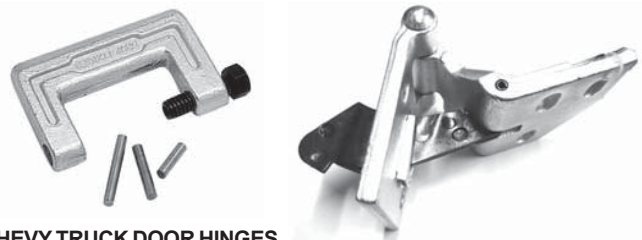

48-52 PLAIN	MAC-B-46335	1.29 EA
48-52 STAINLESS	VIN-50-46335-SS	3.99 EA

FORD TRUCK DOOR HINGE PIN, BUSHING, & SPRING

Pins, bushings, and springs for the door hinges.

67-72 PIN	SCO-B9A-5943030-A	3.50 EA
67-71 BUSHING	SCO-C3AZ-5422841-A	1.50 EA
67-72 SPRING	DEN-C7TZ-8123528-A	5.99 EA

FORD TRUCK DOOR HINGE BOLTS

Bolts that hold the hinges to the door and the door jamb.

53-60	DEN-20327-S8	.99 EA
-------	--------------	--------

DOOR HINGE PIN TOOL

This tool aids in removing hinge pins from the old car and trucks.

48-52	BOB-TL-100	35.99 EA
-------	------------	----------

CHEVY TRUCK DOOR HINGES

Replace old worn door hinges with these new ones.

47-55 LH UPPER	COU-47-46330-UL	75.00 EA
47-55 RH UPPER	COU-47-46330-UR	75.00 EA
47-55 LH LOWER	COU-47-46330-LL	75.00 EA
47-55 RH LOWER	COU-47-46330-LR	75.00 EA
55-59 RH OR LH UPPER	COU-55-46330-U	63.99 EA
55-59 RH OR LH LOWER	COU-55-46330-L	63.99 EA
67-72 LH UPPER	COU-67-702357-UL	40.00 EA
67-72 RH UPPER	COU-67-702357-UR	40.00 EA
67-72 LH LOWER	COU-67-702358-LL	40.00 EA
67-72 RH LOWER	COU-67-702358-LR	40.00 EA
73-87 LH UPPER	COU-73-702357-UL	25.99 EA
73-87 RH UPPER	COU-73-702357-UR	25.99 EA
73-87 LH LOWER	COU-73-702357-LL	25.99 EA
73-87 RH LOWER	COU-73-702357-LR	25.99 EA

CHEVY TRUCK UPPER DOOR HINGE SPRINGS

Spring on the upper door hinge used for keeping the doors open.

47-55 1st	COU-47-702345	8.00 PR
-----------	---------------	---------

CHEVY TRUCK DOOR CHECK RETAINERS