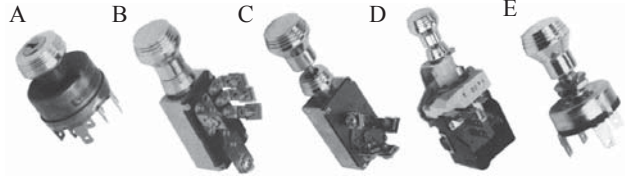

DASH & TRIM

FORD CAR 1932 STYLE DASH

Steel dashes made by Brookville Roadster for Model A's and 1932 Fords that have the 32 style design. Bolts into your existing dash area.

28-29 OPEN CAR	ANT-A-136-F	159.99 EA
28-29 CLOSED CAR	ANT-A-136-AF-CC	159.99 EA
30-31 OPEN CAR	ANT-A-136-BF	159.99 EA
30-31 CLOSED CAR	ANT-A-136-BF-CC	159.99 EA
32 OPEN CAR	ANT-B-139	249.99 EA