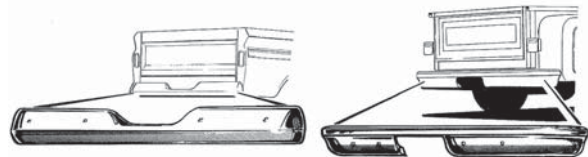

CHEVY TRUCK CHROME REAR BUMPERS

New replacement bumpers for the Chevy truck. Heavy gauge steel, chrome plated.

47-53 STEPSIDE	COU-47-17750	189.99 EA
47-55 PANEL	COU-47-17755	209.99 EA
54-55 STEPSIDE	COU-54-17750	219.99 EA
55-59 STEPSIDE	COU-55-17750-S	219.99 EA
58-59 FLEETSIDE	COU-58-17750-F	216.99 EA
60-66 STEPSIDE	COU-60-17750-S	189.99 EA
60-62 FLEETSIDE	COU-60-17750-F	209.99 EA
63-66 FLEETSIDE	COU-63-17750-F	199.99 EA
67-72 STEPSIDE	COU-67-17750-S	209.99 EA
67-72 FLEETSIDE	COU-67-17750-F	209.99 EA
73-80 FLEETSIDE	COU-73-17750-F	209.99 EA

CHEVY CAR FRONT/REAR BUMPERS

New Chrome 3-piece or 1-piece front and rear bumpers for the early Chevy cars.

55 1PC FRONT	FAR-55C-17755-1	549.99 EA
55 3PC FRONT	FAR-55C-17755-3	549.99 EA
55 1PC REAR	FAR-55C-17750-1	549.99 EA
55 3PC REAR	FAR-55C-17750-3	549.99 EA
56 1PC FRONT	FAR-56C-17755-1	549.99 EA
56 3PC FRONT	FAR-56C-17755-3	549.99 EA
56 1PC REAR	FAR-56C-17750-1	549.99 EA
56 3PC REAR	FAR-56C-17750-3	549.99 EA