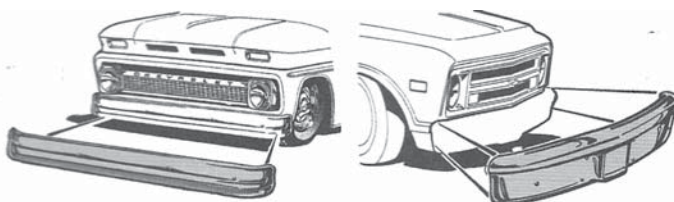

SO-CAL Speed Shop Arizona

Vintage Ford & Chevrolet Parts

CHEVY CAR WINDSHIELD WASHER PARTS

Electric pump, plastic washer jar, and steel bracket for the windshield wiper washer system. Please call for your model car.

64-72 PUMP	COU-64-17509	35.00 EA
62-72 JAR	COU-64-17503	14.99 EA
62-70 BRACKET	COU-64-17502	10.00 EA

CHEVY CAR WINDSHIELD WASHER SPRAY NOZZLE

Chrome nozzles for the windshield washer system.

55-57	COU-55-17666	4.00 PR

BUMPERS

FORD TRUCK FRONT BUMPERS

Front bumpers available in black, polished stainless steel, or chrome. Black and Stainless bumpers include mounting brackets.

48-52 BLACK	DEN-7C-17750-A	179.99 EA
48-52 CHROME	OVA-7C-17750-AC	199.99 EA
53-56 CHROME	OVA-TAAA-17750	199.99 EA
59-60 CHROME	OVA-B9C-17757-A	279.99 EA
61-63 CHROME	OVA-C1TZ-17757-J	199.99 EA
64-77 CHROME	OVA-C4TZ-17757-D	199.99 EA

FORD TRUCK STEPSIDE REAR BUMPERS

Rear bumpers available in black, polished stainless steel, or chrome.

48-72 CHROME	OVA-BBAA-17750	199.99 EA

FORD TRUCK FLEETSIDE REAR BUMPERS

Chrome bumper for the rear of the fleetside truck.

57-60	OVA-B7C-17906-A	279.99 EA
64-72	OVA-C4TZ-17906-B	199.99 EA
73-79	OVA-D3TZ-17906-A	199.99 EA

CHEVY TRUCK CHROME FRONT BUMPERS

New replacement bumpers for the Chevy truck. Heavy gauge steel, chrome plated.

47-55	COU-47-17755	209.99 EA
55-59	COU-55-17755	216.99 EA
60-62	COU-60-17755	209.99 EA
63-66	COU-63-17755	199.99 EA
67-70	COU-67-17755	199.99 EA
71-72	COU-71-17755	199.99 EA
67-72 GMC	COU-67-17755-GMC	199.99 EA
73-80	COU-73-17755	209.99 EA

CHEVY TRUCK CHROME REAR BUMPERS

New replacement bumpers for the Chevy truck. Heavy gauge steel, chrome plated.