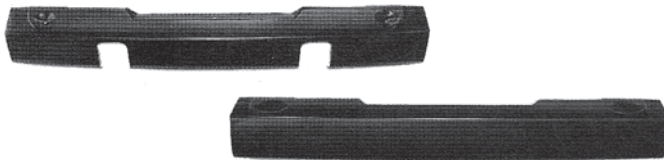

FORD TRUCK FRONT ROLL PAN

This takes the place of the front splash apron. No holes for the frame.

53	OVA-53F-17740-RLPN	189.99 EA
54	OVA-54F-17740-RLPN	189.99 EA
55-56	OVA-55F-17740-RLPN	189.99 EA