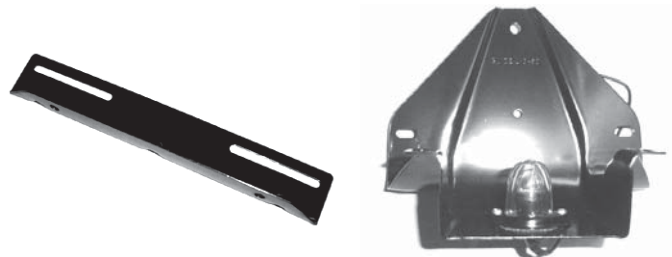

CHEVY TRUCK REAR LICENSE PLATE BRACKET

Steel bracket for the rear license plate. 54-66 includes the lamp assembly. 67-87 is just the plate. Black only.

54-59	COU-54-13475	39.99 EA
60-66	COU-60-13475	41.99 EA
67-72 FLEETSIDE	COU-67-17765	33.99 EA
67-87 STEPSIDE	COU-67-17765	33.99 EA