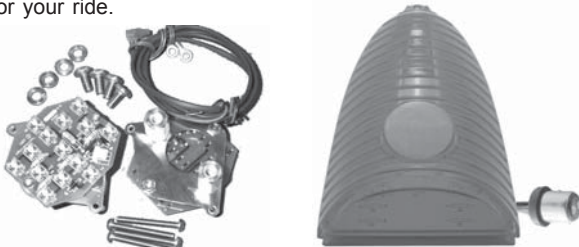

1156 SINGLE FILAMENT	PAC-39094	9.99 EA
1157 DUAL FILAMENT	PAC-39097	7.99 EA

UNIVERSAL GLASS BLUE DOTS

Glass "Blue Dots" mount into the taillight lenses with the included chrome trim ring. Give your car an instant 50's feel.

BLUE DOTS	VIN-BD-13450-G	8.99 PR
-----------	----------------	---------

LED TAILLIGHT KITS & CONVERSION

L.E.D. TAILLIGHT CONVERSION KITS

Kits for converting your stock taillights from the old style light bulb and upgrading them to a bright LED set up. These fit into your stock taillight buckets, use your stock tail light lens, and include all the hardware and instructions to bolt these kits in. Get a new, bright, safe taillight and modernize your car truck at the same time.

30-56 FORD CAR	STARTING AT	89.99 KIT
35-72 CHEVY CAR	STARTING AT	89.99 KIT
47-72 CHEVY TRUCK	STARTING AT	89.99 KIT

They don't make them for every car or truck yet, but they are working on making more all the time. Give us a call and we'll see if they make one for your ride.

L.E.D TAILLIGHT LENS ASSEMBLY

LED bulbs and lens assembly for your taillight. These replace the bulb and lens and convert the old taillight to a brighter, safer one. Includes a plug that fits into the existing socket. No re-wiring needed.