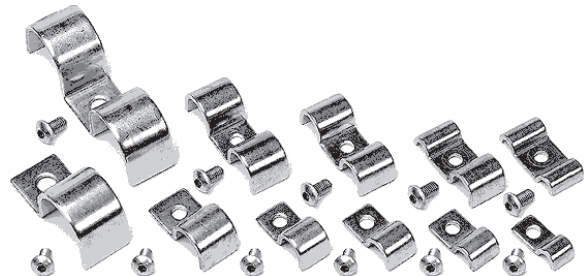

AIR CONDITIONING PARTS, ORIGINAL

CHEVY TRUCK CENTER A/C VENT

New chrome vent for the center of the dash.

67-72	COU-67-700592	24.99 EA

CHEVY TRUCK/CAR SIDE A/C VENTS

Chrome side vents for the air conditioner system.

67-72 TRUCK	COU-67-700593	11.99 EA
65-68 FULL SIZE CAR	COU-67-700593	11.99 EA
66-69 CHEVELLE	COU-67-700593	11.99 EA
67-68 CAMARO	COU-67-700593	11.99 EA