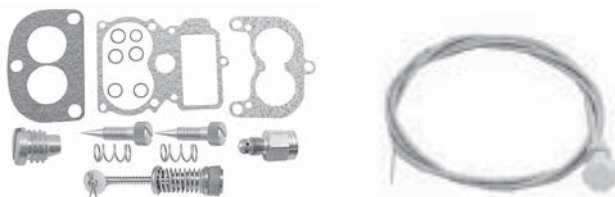

UNIVERSAL CHOKE CABLE

Universal choke cable. Includes a chrome knob, 6 feet long.

CHOKE CABLE	RPC-R2332	8.99 EA

FUEL FILTERS, BLOCKS, & LINE CLAMPS

FRAME MOUNTED FUEL FILTER

This filter mounts to the frame and has a screw-on cover with a replaceable filter in side.

FILTER	SOC-72002	59.99 EA