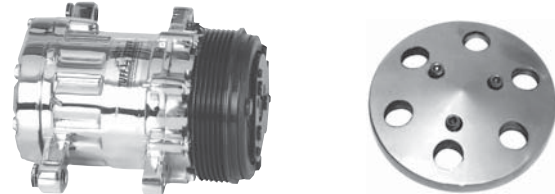

COMPRESSOR CLUTCH COVER

Polished aluminum cover for the face of the clutch. Mounts using the three bolts in the center of the clutch. Nice piece to compliment a polished compressor, aluminum pulleys or chrome alternator.

CLUTCH COVER	RPC-R8850POL	23.99 EA

A/C CONDENSORS & PARTS

A/C CONDENSERS

Vintage Air's state of the art super flow condensers are perfect for 134a or R12 systems. With new "micro tube technology" and improved refrigerant flow, these units give you up to 40% more capacity than equal sized tube and fin condensers. Be sure to measure for the biggest condenser that you can use. Also check to see if a vertical or horizontal condenser will work best. The vertical works great for 32-48 cars and trucks. For the 39-40 Fords, they offer a condenser with

Continued...