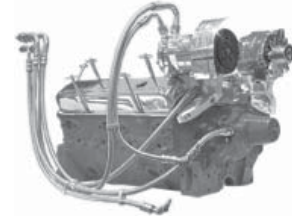

STAINLESS STEEL A/C HOSE KIT

Air conditioning hose and fitting kit made of stainless steel hardware. This kit includes braided stainless hose and stainless or polished stainless o-ring fittings with Ferrules. When you get them ran and cut we can send you to the supplier that makes them and he'll crimp the lines for a small fee. This is a beautiful kit, great for any Hot Rod

134-A HOSE KIT	GOT-343110	399.95 KIT
134-A POLISHED HOSE KIT	GOT-343115	509.95 KIT

HOSE FITTINGS

We stock a wide choice of a/c hose and line fittings. We have O-ring fittings, ferrules, service ports and bulk heads to run your hose straight, 45, 90 and 135 degrees up, down, in or out. PLEASE CALL

A/C FIREWALL/BULKHEAD FITTINGS

AC BULKHEAD FITTINGS

These mount into the firewall or core support, trim the area that the AC hoses pass through. Four-way bulkhead accept AC and heater hoses. Two-way bulk heads can be ordered for either AC or heater hoses.

4-WAY SQUARE (A)	WYS-WR-0103	36.99 EA
4-WAY INLINE (B)	WYS-WP-0104	36.99 EA
2-WAY AC (C)	WYS-WP-0101	26.99 EA
2-WAY HEAT (D)	WYS-WP-0102	26.99 EA